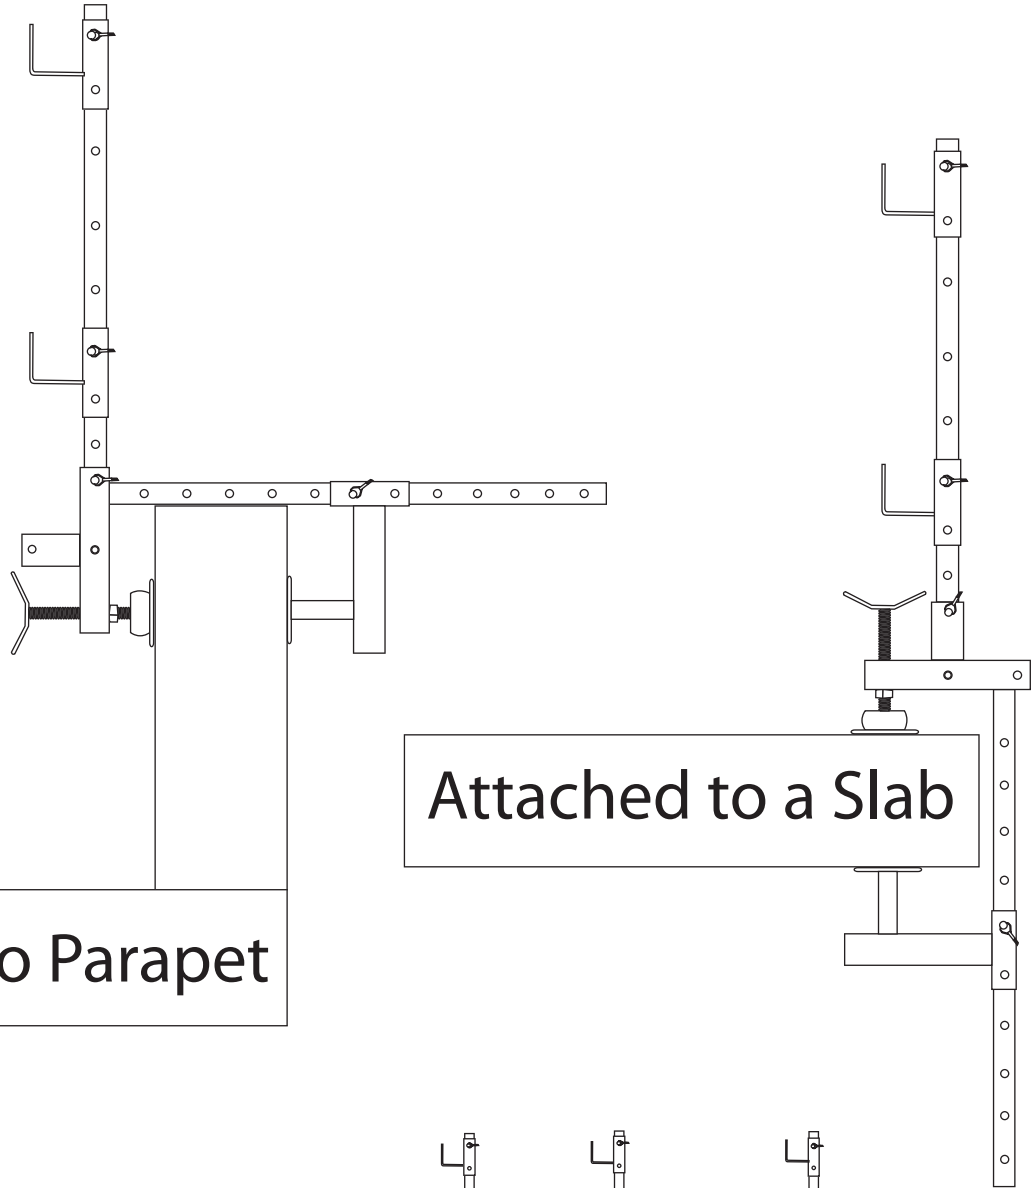

A-I SCAFFOLD MFG., INC.

590 Commerce Parkway | Hays, KS 67601
Ph 785.621.5121 | Fax 785.621.5122
www.a1scaffoldmfg.com

Slab/Parapet Perimeter Post

Attached to Parapet

Attached to a Slab

Base clamp swivels to adjust from a slab to a parapet in seconds!

Part#	Description	Weight
SPPP	Slab/Parapet Perimeter Post	27.0 lbs.