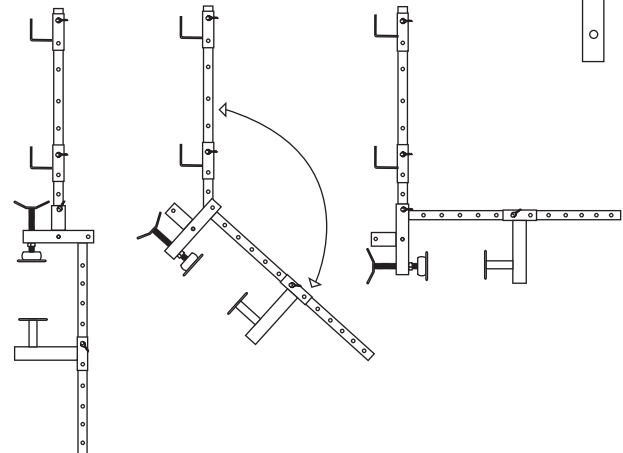

A-I SCAFFOLD MFG., INC.

590 Commerce Parkway | Hays, KS 67601
Ph 785.621.5121 | Fax 785.621.5122
www.a1scaffoldmfg.com

Slab/Parapet Perimeter Post

Attached to Parapet

Attached to a Slab

Base clamp swivels to adjust from a slab to a parapet in seconds!

Part#	Description	Weight
SPPP	Slab/Parapet Perimeter Post	27.0 lbs.